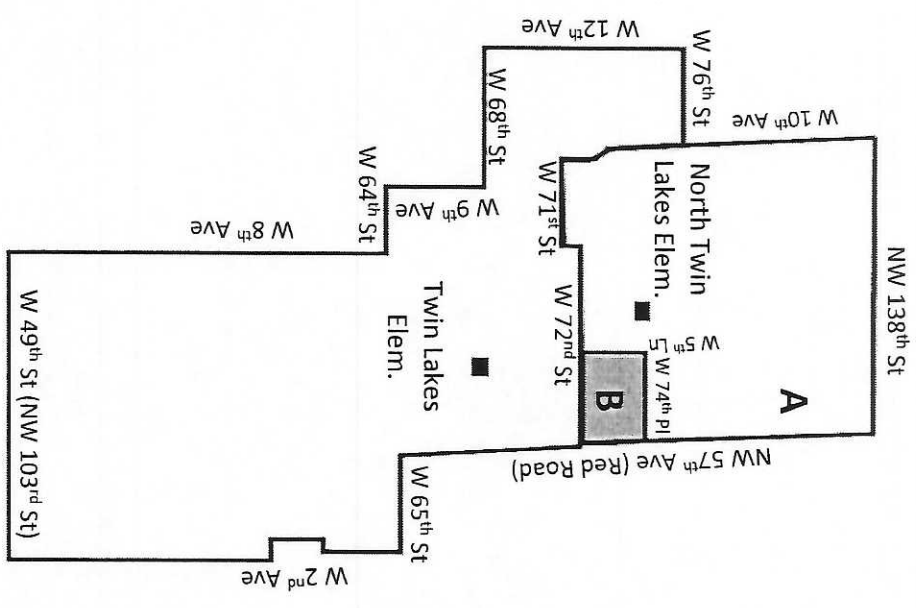

North Twin Lakes Elementary 625 W. 74th Place Hialeah, FL 33014	Twin Lakes Elementary 6735 W. 5th Place HIALEAH, FL 33012

Handwritten signature or initials.

A & B	Current boundary for North Twin Lakes Elementary.
B	Area to be assigned from North Twin Lakes Elementary to Twin Lakes Elementary.